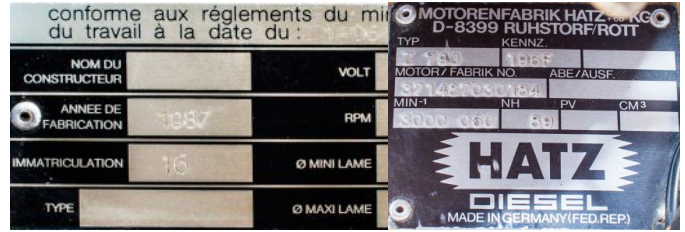

Vehicle number **5079**
Category construction machines
Brand _Andere
Price CHF **1'250.00** excl. 8,0% VAT
Price EUR **1'136.00** excl. 8,0% VAT
Km 0
Color blue
Wheel base mm
Tire equipment
Suspension
Cab type
Seats 0
Total weight kg
Vehicle width <2300 mm
Power PS
Gear box
Body Construction machine
Make Fuhrer Bachmann
Remarks

Vehicle type Occasion
Accessories

Sales argument affordable construction machine in good condition, Price ex site, excl. 8% VAT. Selling a vehicle to be exported, a deposit for VAT has to be paid. It will be returned upon return of the original 11.030 form. ,

Terms and Conditions (TC) are intergral part of the contracts.

Fuel Diesel
Type Motor Hatz 7.790
Initial registration 06.1987
Last inspection 00.0000
Vehicle registration
Drive ----
Cylinder 2
Tire condition % % % % %
Cargo kg
Vehicle towing weight kg
Engine ccm
Exhaust emission -
Axles
Year of manufacture
Int.dimen.(LxWxH=V) mm xx=m3
Transp.dimen.(LxWxH) mm 1700x950x1050
General condition good