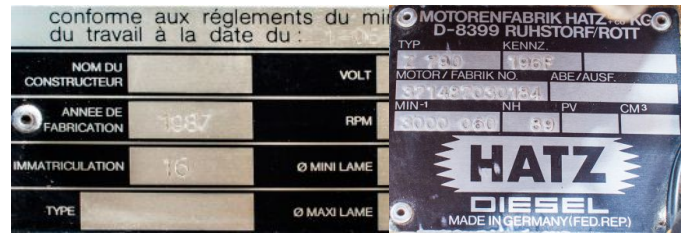

Vehicle number   **5079**
Category   construction machines
Brand   _Andere
Price CHF   **1'250.00**   excl. VAT
Price EUR   **1'136.00**   excl. VAT
Km   0
Color   blue
Wheel base   mm
Tire equipment
Suspension
Cab type
Seats   0
Total weight   kg
Vehicle width   <2300 mm
Power   PS
Gear box
Body   Construction machine
Make   Fuhrer Bachmann
Remarks

Vehicle type   Occasion
Accessories

Sales argument   affordable construction machine in good condition, Price ex site, excl. 7.7% VAT. Selling a vehicle to be exported, a deposit for VAT has to be paid. It will be returned upon return of the original 11.030 form. ,

Terms and Conditions (TC) are intergral part of the contracts.

Fuel   Diesel
Type   Motor Hatz 7.790
Initial registration   06.1987
Last inspection   00.0000
Vehicle registration
Drive   ----
Cylinder   2
Tire condition   % % % % %

Cargo   kg
Vehicle towing weight kg
Engine   ccm
Exhaust emission   -
Axles
Year of manufacture
Int.dimen.(LxWxH=V) mm   xx=m3
Transp.dimen.(LxWxH) mm 1700x950x1050
General condition   good