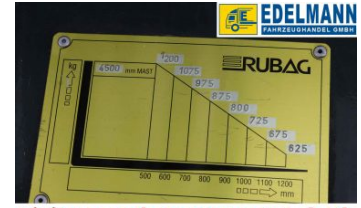

Visit us under www.e-truck.ch

Visit us under www.e-truck.ch

Visit us under www.e-truck.ch

Visit us under www.e-truck.ch

<u>Vehicle number</u>	5249	<u>Fuel</u>	Diesel
<u>Category</u>	special-purpose vehicles / miscellaneous		
<u>Brand</u>	_Andere	<u>Type</u>	RUBAC CPCD18NRW9
<u>Price CHF</u>	11'600.00 excl. VAT	<u>Initial registration</u>	01.2007
<u>Price EUR</u>	10'545.00 excl. VAT	<u>Last inspection</u>	00.0000
<u>Km</u>	0	<u>Vehicle registration</u>	
<u>Color</u>	yellow Black	<u>Drive</u>	4 x 2
<u>Wheel base</u>	1400 mm	<u>Cylinder</u>	4
<u>Tire equipment</u>	6.50-10 / 5.00-8	<u>Tire condition</u>	90% 80% % % %
<u>Suspension</u>			
<u>Cab type</u>			
<u>Seats</u>	0	<u>Cargo</u>	1500 kg
<u>Total weight</u>	3100 kg	<u>Vehicle towing weight</u>	4600 kg
<u>Vehicle width</u>	<2300 mm	<u>Engine</u>	ccm
<u>Power</u>	PS	<u>Exhaust emission</u>	-
<u>Gear box</u>	2 steps Variomatic	<u>Axles</u>	
<u>Body</u>	Stacker truck	<u>Year of manufacture</u>	
<u>Make</u>		<u>Int.dimen.(LxWxH=V) mm</u>	xx=m3
<u>Remarks</u>		<u>Transp.dimen.(LxWxH) mm</u>	2200x1100x2100
<u>Vehicle type</u>	Occasion	<u>General condition</u>	very good
<u>Accessories</u>			